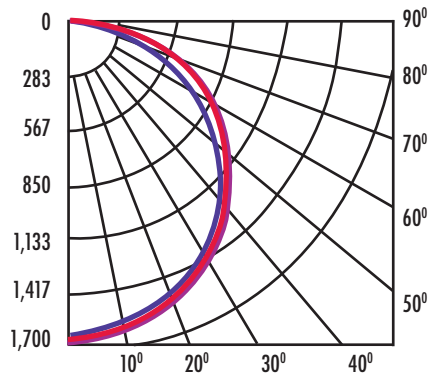

■ 0° H ■ 90° H ■ Max Cd: 50° H

FLOOD SUMMARY

	Efficiency %	Lumens	Horiz. Spread	Vert. Spread
Field (10%):	98.6	5,023.2	167.8	160.0
Beam (50%):	74.7	3,807.8	126.4	111.3
Total:	100	5,095.4		

T-1 Lighting, Inc., 9929 Pioneer Boulevard, Santa Fe Springs, CA 90670 626-234-2328

www.t1-lighting.com

sales@t1-lighting.com