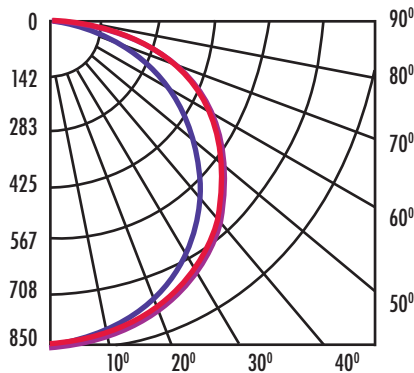

■ 0° H   ■ 90° H   ■ Max Cd: 70° H

FLOOD SUMMARY

	Efficiency %	Lumens	Horiz. Spread	Vert. Spread
Field (10%):	98.6	2,480.0	168.9	159.1
Beam (50%):	73.3	1,844.0	127.5	106.2
Total:	100	2,516.7		

T-1 Lighting, Inc., 9929 Pioneer Boulevard, Santa Fe Springs, CA 90670 626-234-2328

www.t1-lighting.com

sales@t1-lighting.com