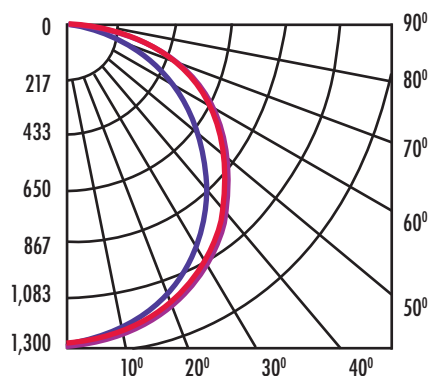

■ 0° H ■ 90° H

FLOOD SUMMARY

	Efficiency %	Lumens	Horiz. Spread	Vert. Spread
Field (10%):	98.6	3,732.8	167.8	158.2
Beam (50%):	73.6	2,787.9	127.6	106.2
Total:	100	3,787.9		

T-1 Lighting, Inc., 9929 Pioneer Boulevard, Santa Fe Springs, CA 90670 626-234-2328

www.t1-lighting.com

sales@t1-lighting.com