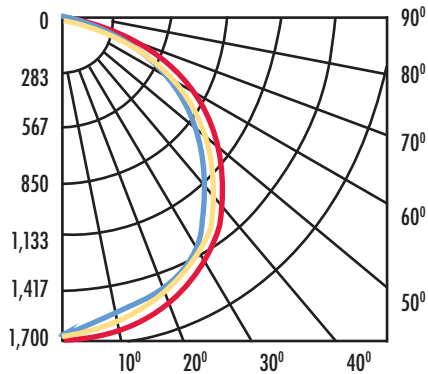

LUMENS PER ZONE

Zone	Lumens	%Total
0-10	156.5	3.2
10-20	448.5	9.2
20-30	689.3	14.1
30-40	689.3	17.2
40-50	876.3	18.0
50-60	800.6	16.4
60-70	607.1	12.4
70-80	345.9	7.1
80-90	118.0	2.4