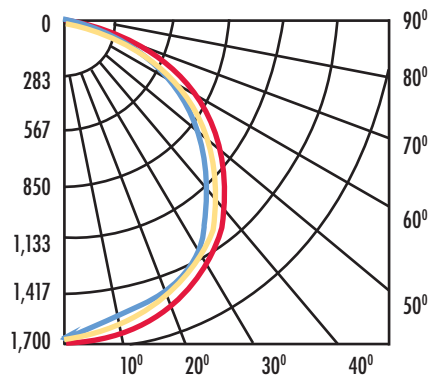

FLOOD SUMMARY

	Efficiency %	Lumens	Horiz. Spread	Vert. Spread
Field (10%):	98.3	4,796.0	159.5	165.8
Beam (50%):	73.8	3,603.7	114.9	114.2
Total:	100	4,878.2		

T-1 Lighting, Inc., 9929 Pioneer Boulevard, Santa Fe Springs, CA 90670 626-234-2328

www.t1-lighting.com

sales@t1-lighting.com

LED Strip Light

T1-SLED436

Catalog number	Rated Wattage	Efficacy	Delivered Lumens
T1-SLED436-40	36W	130.9	4625
T1-SLED436-50	36W	131.7	4741

T1-SLED436 - 47.9" x 3.3" x 3.6"

■ 0° H ■ 45° H ■ 90° H

FLOOD SUMMARY

	Efficiency %	Lumens	Horiz. Spread	Vert. Spread
Field (10%):	98.3	4,796.0	159.5	165.8
Beam (50%):	73.8	3,603.7	114.9	114.2
Total:	100	4,878.2		