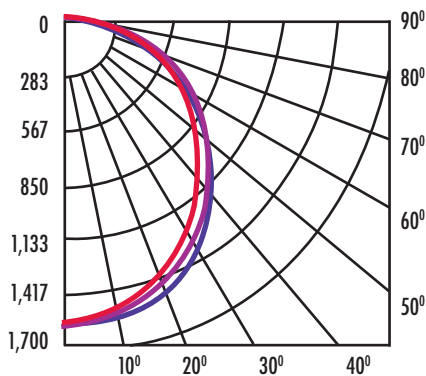

■ 0° H   ■ 90° H   ■ Max Cd: 60° H

FLOOD SUMMARY

	Efficiency %	Lumens	Horiz. Spread	Vert. Spread
Field (10%):	96.1	4,949.9	n/a	160.3
Beam (50%):	65.6	3,375.4	113.7	109.7
Total:	100	5,152.4		

T-1 Lighting, Inc., 9929 Pioneer Boulevard, Santa Fe Springs, CA 90670 626-234-2328

www.t1-lighting.com

sales@t1-lighting.com