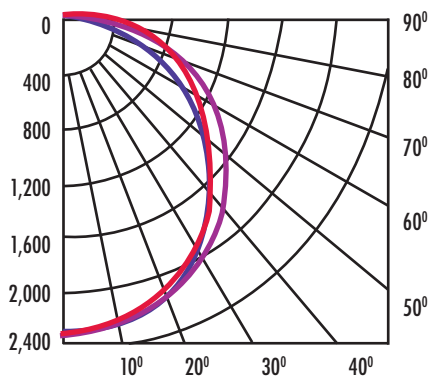

■ 0° H   ■ 90° H   ■ Max Cd: 60° H

FLOOD SUMMARY

	Efficiency %	Lumens	Horiz. Spread	Vert. Spread
Field (10%):	95.8	7,303.7	n/a	160.6
Beam (50%):	65.1	4,963.4	118	109.1
Total:	100.1	7,634.1		

T-1 Lighting, Inc., 9929 Pioneer Boulevard, Santa Fe Springs, CA 90670 626-234-2328

www.t1-lighting.com

sales@t1-lighting.com